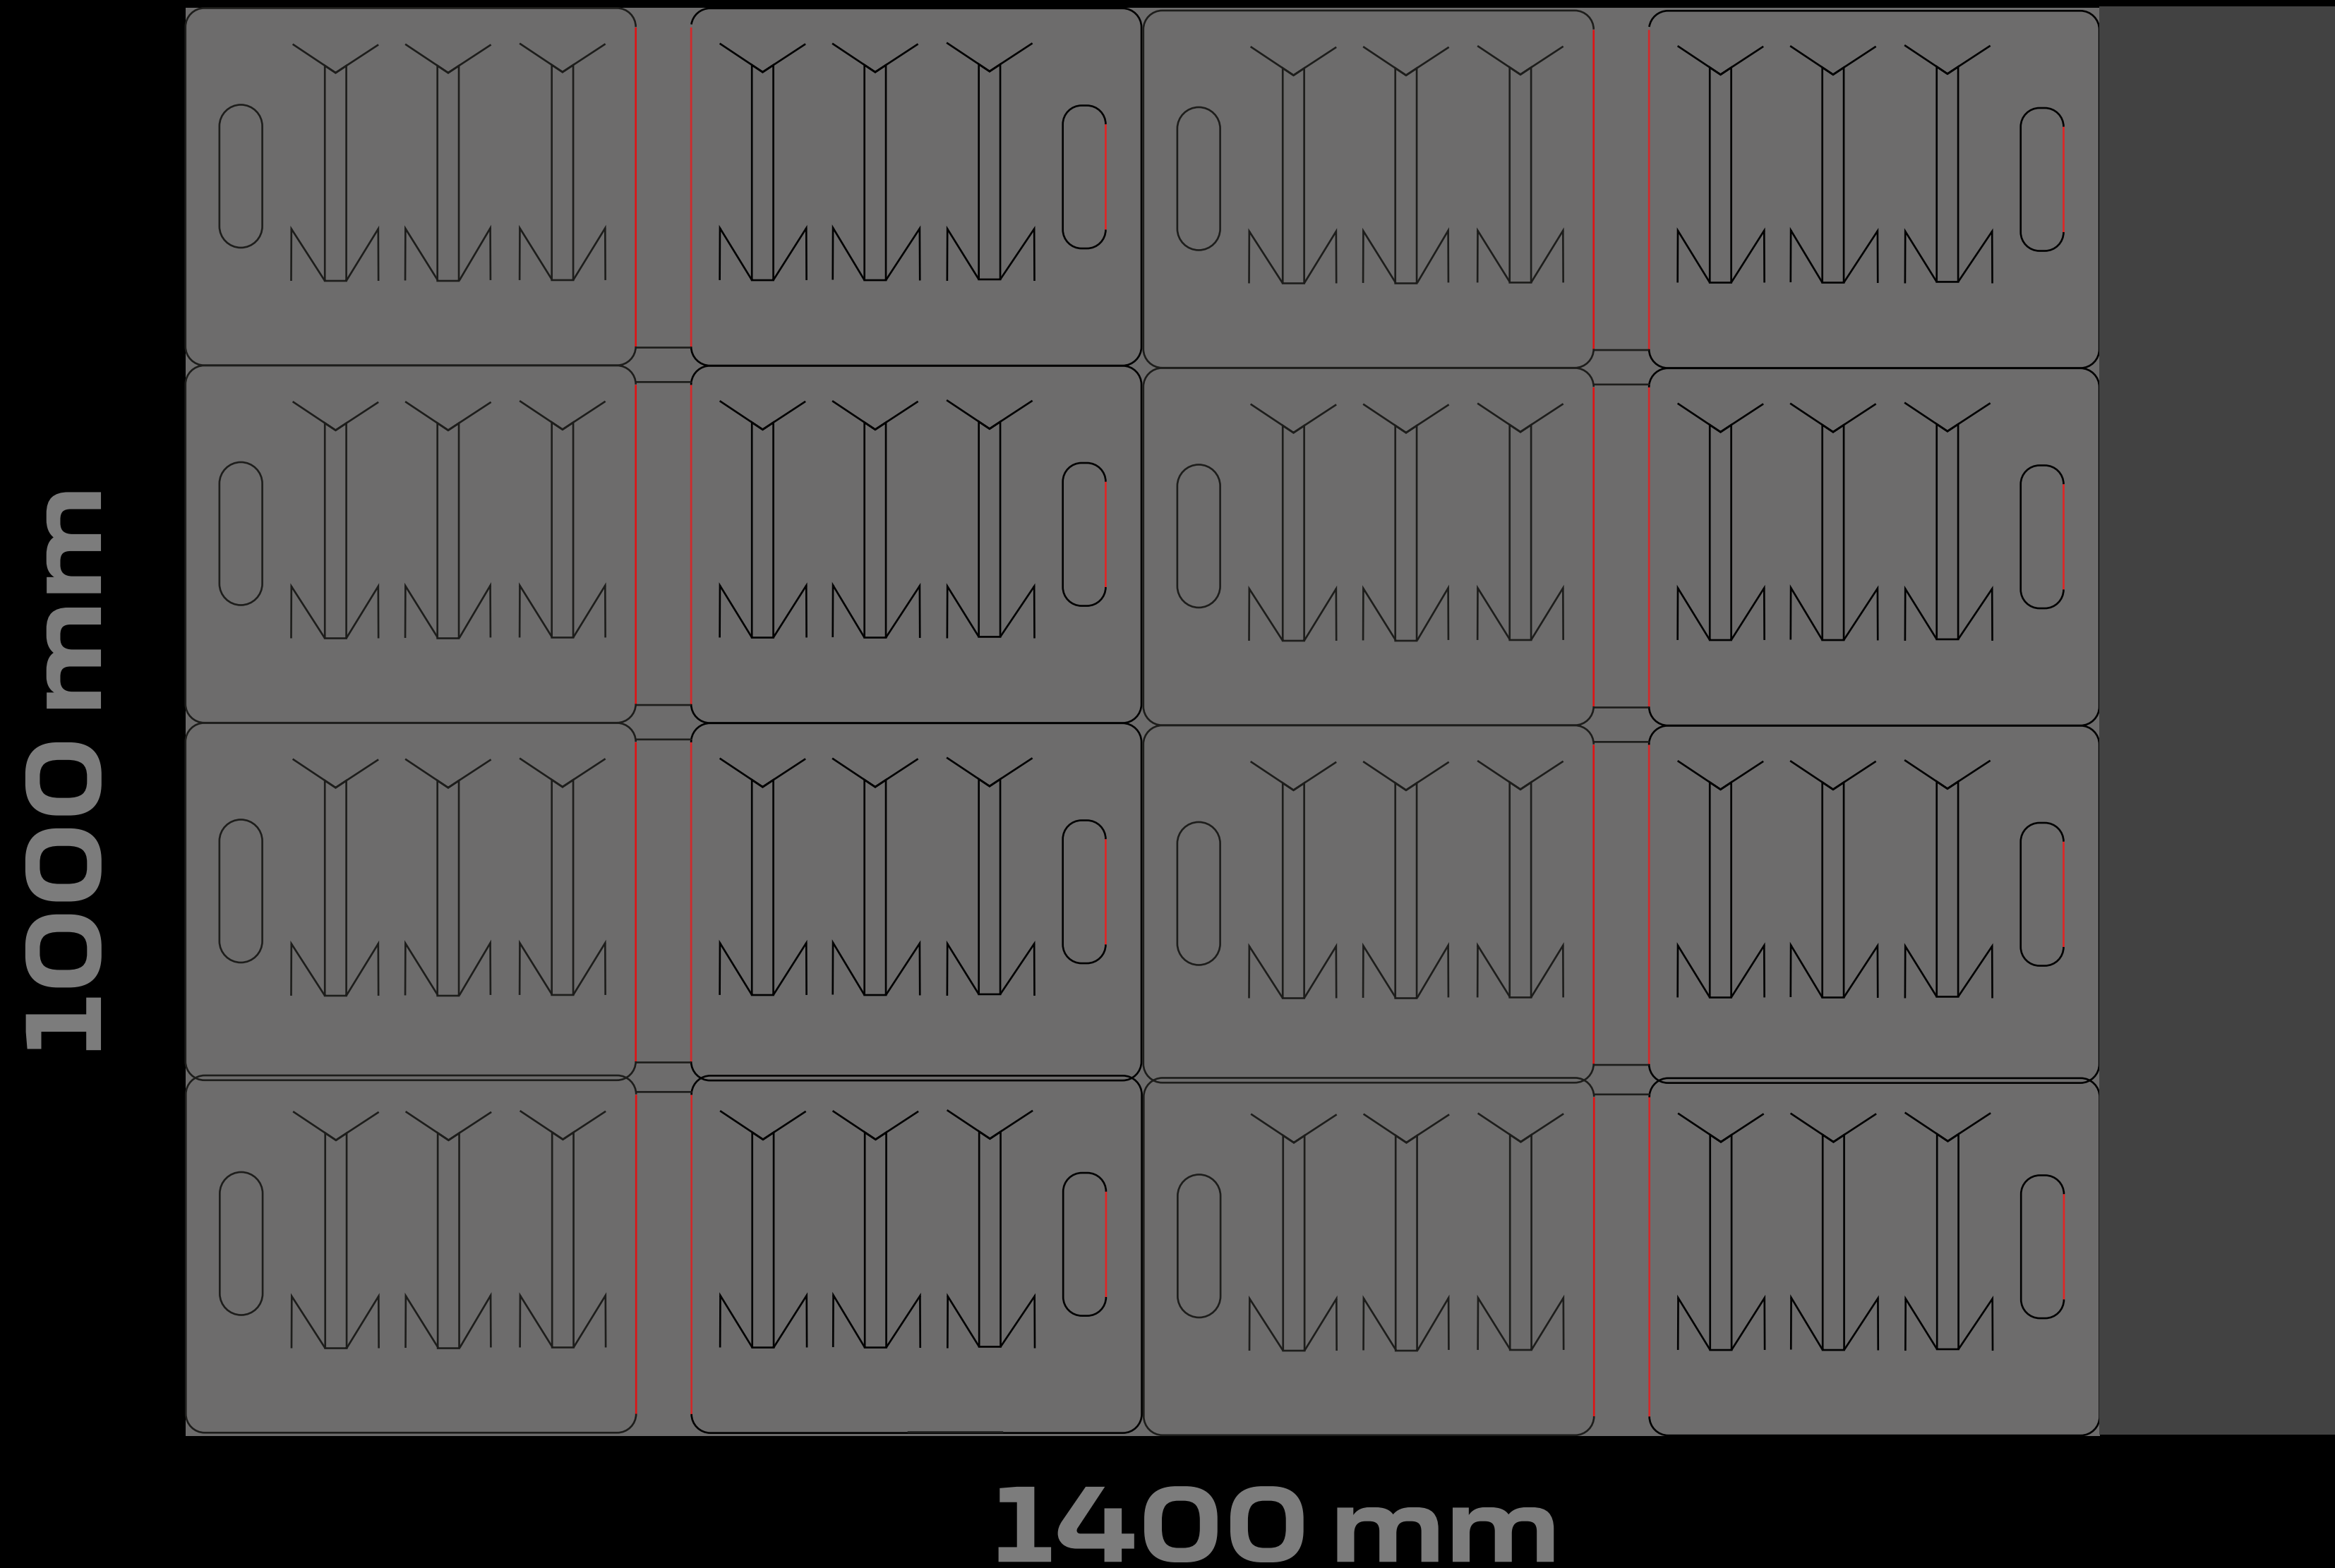

# TAKE ME OUT

young package

**This packaging was created for packaging 3 beers. Three beers are an ideal dose for one person this secondary packaging has a simple structure, it is easily portable both to start the evening and for various occasions. The packaging is adapted so that the buyer can choose one beer without having to open and disassemble the packaging.**

# layout on the desktop

# network cutting

100% MALT  
Pilsner Urquell  
— BREWED ONLY IN PLZEŇ, CZECH REPUBLIC —  
THE ORIGINAL PILSNER  
BREWED THE ORIGINAL WAY  
500 ml

100% MALT  
Pilsner Urquell  
— BREWED ONLY IN PLZEŇ, CZECH REPUBLIC —  
THE ORIGINAL PILSNER  
BREWED THE ORIGINAL WAY  
500 ml

100% MALT  
Pilsner Urquell  
— BREWED ONLY IN PLZEŇ, CZECH REPUBLIC —  
THE ORIGINAL PILSNER  
BREWED THE ORIGINAL WAY  
500 ml

Pilsner

Pilsner

- BREWED ONLINE

TJENSKÝ  
TJ  
42  
LOVÁŘ

Smerbro

PILZEŇ, CZECH REPUBLIC