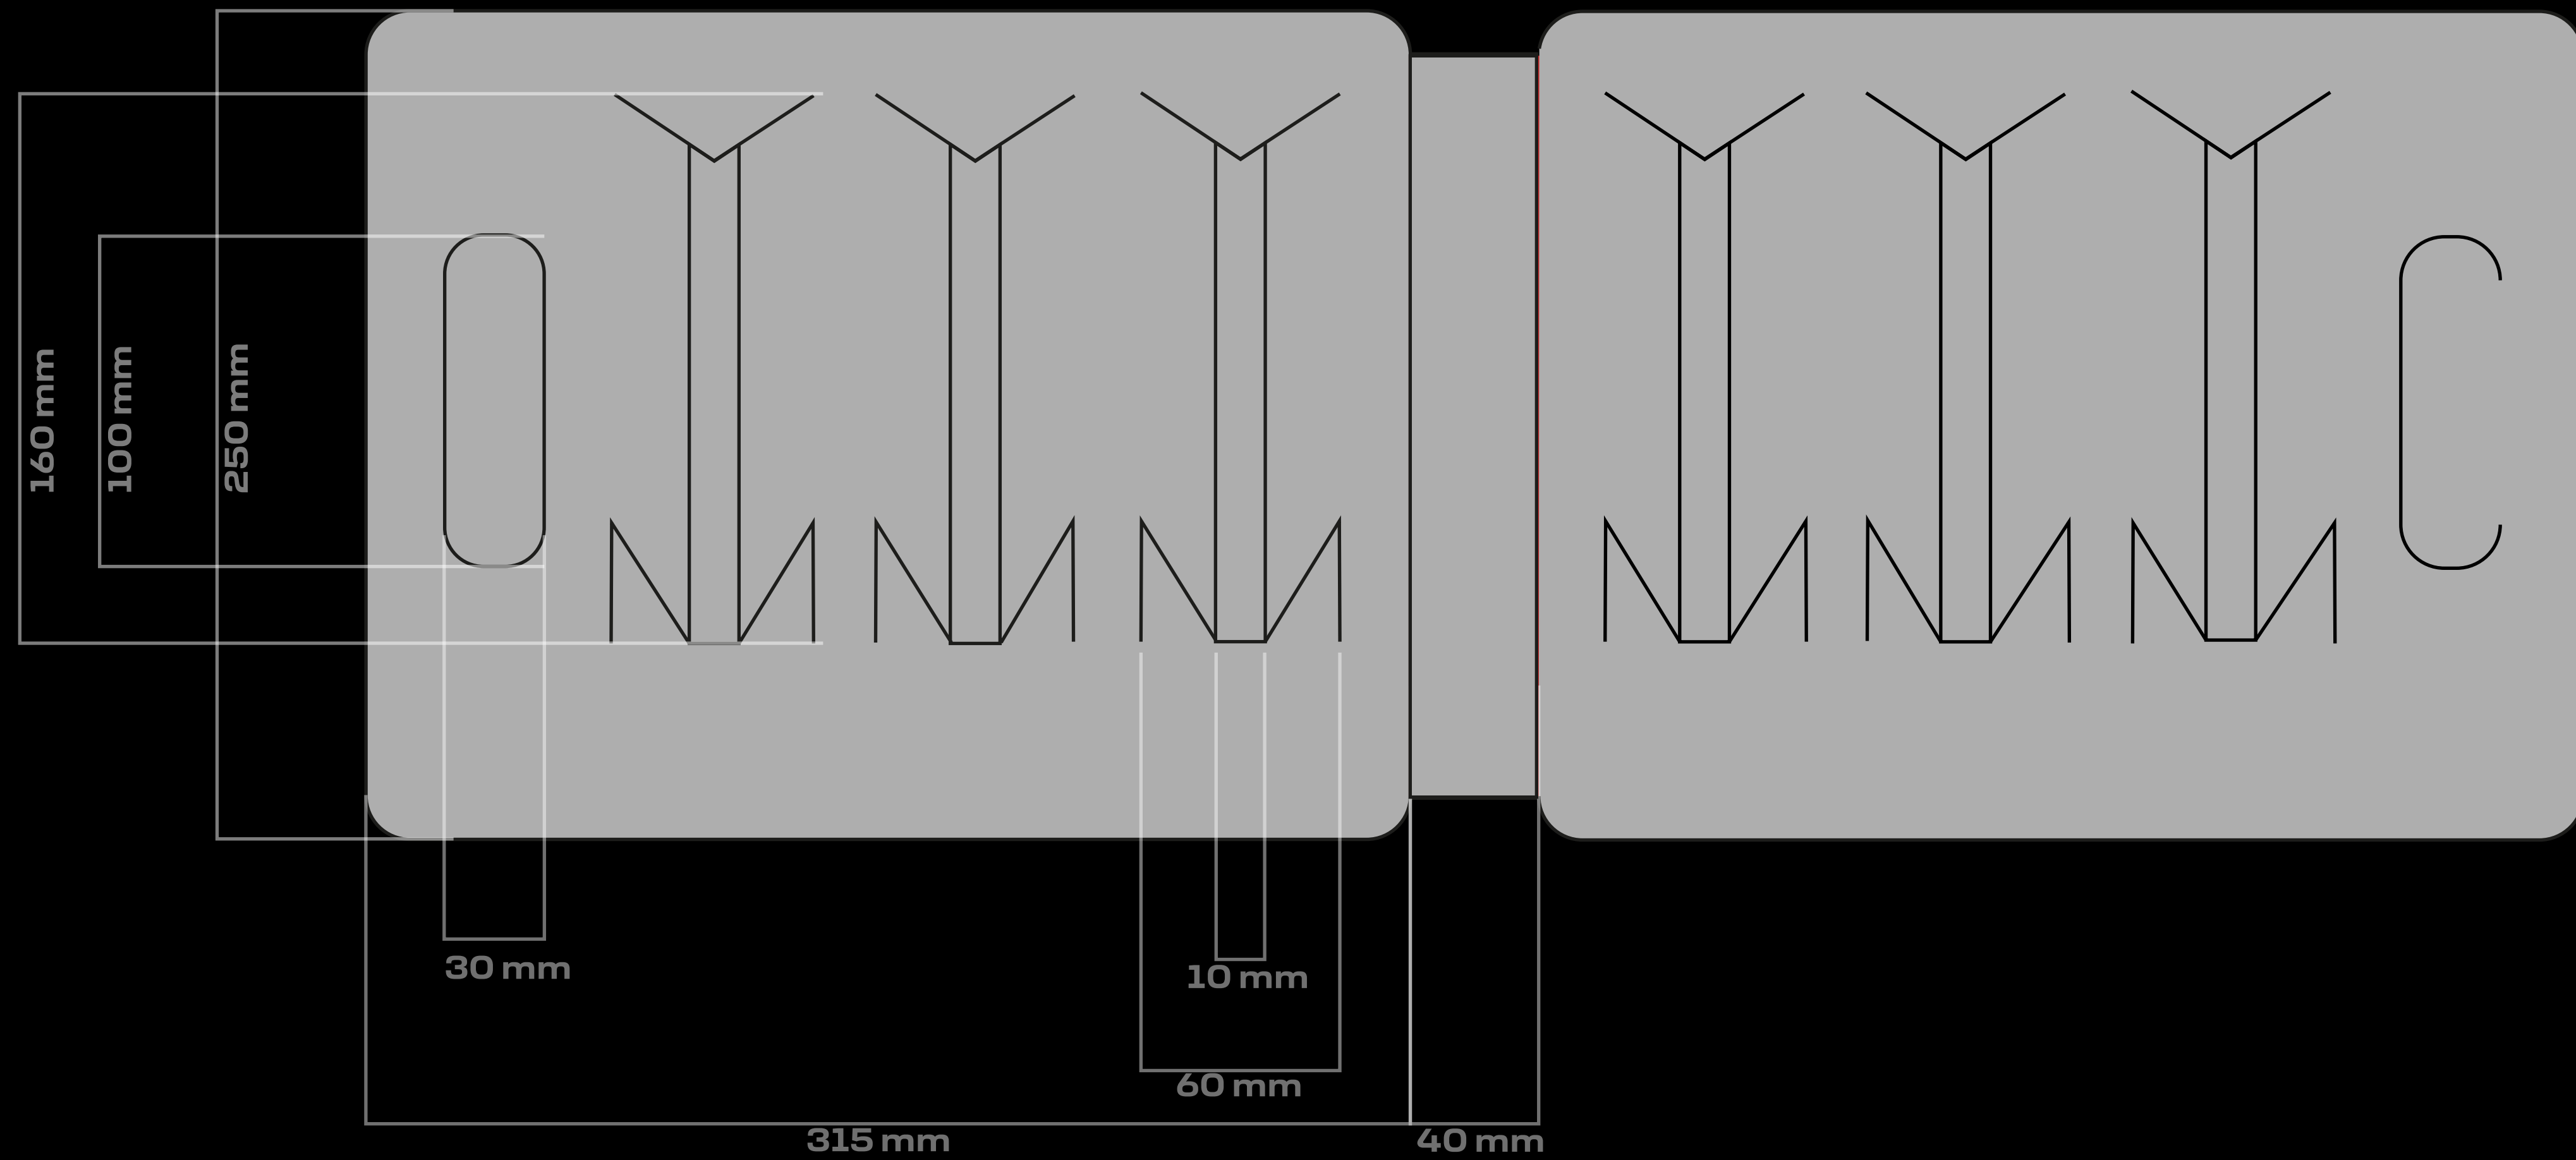

# TAKE ME OUT

young package

**This packaging was created for packaging 3 beers. Three beers are an ideal dose for one person this secondary packaging has a simple structure, it is easily portable both to start the evening and for various occasions. The packaging is adapted so that the buyer can choose one beer without having to open and disassemble the packaging.**

# layout on the desktop

# network cutting

100% MALT  
Pilsner Urquell  
— BREWED ONLY IN PLZEŇ, CZECH REPUBLIC —  
THE ORIGINAL PILSNER  
BREWED THE ORIGINAL WAY  
500 ml

100% MALT  
Pilsner Urquell  
— BREWED ONLY IN PLZEŇ, CZECH REPUBLIC —  
THE ORIGINAL PILSNER  
BREWED THE ORIGINAL WAY  
500 ml

100% MALT  
Pilsner Urquell  
— BREWED ONLY IN PLZEŇ, CZECH REPUBLIC —  
THE ORIGINAL PILSNER  
BREWED THE ORIGINAL WAY  
500 ml

Pilsner

Pilsner

- BREWED ONLINE

TJENSKÝ  
TJ  
42  
LOVÁŘ

Smerbro

PILZEŇ, CZECH REPUBLIC