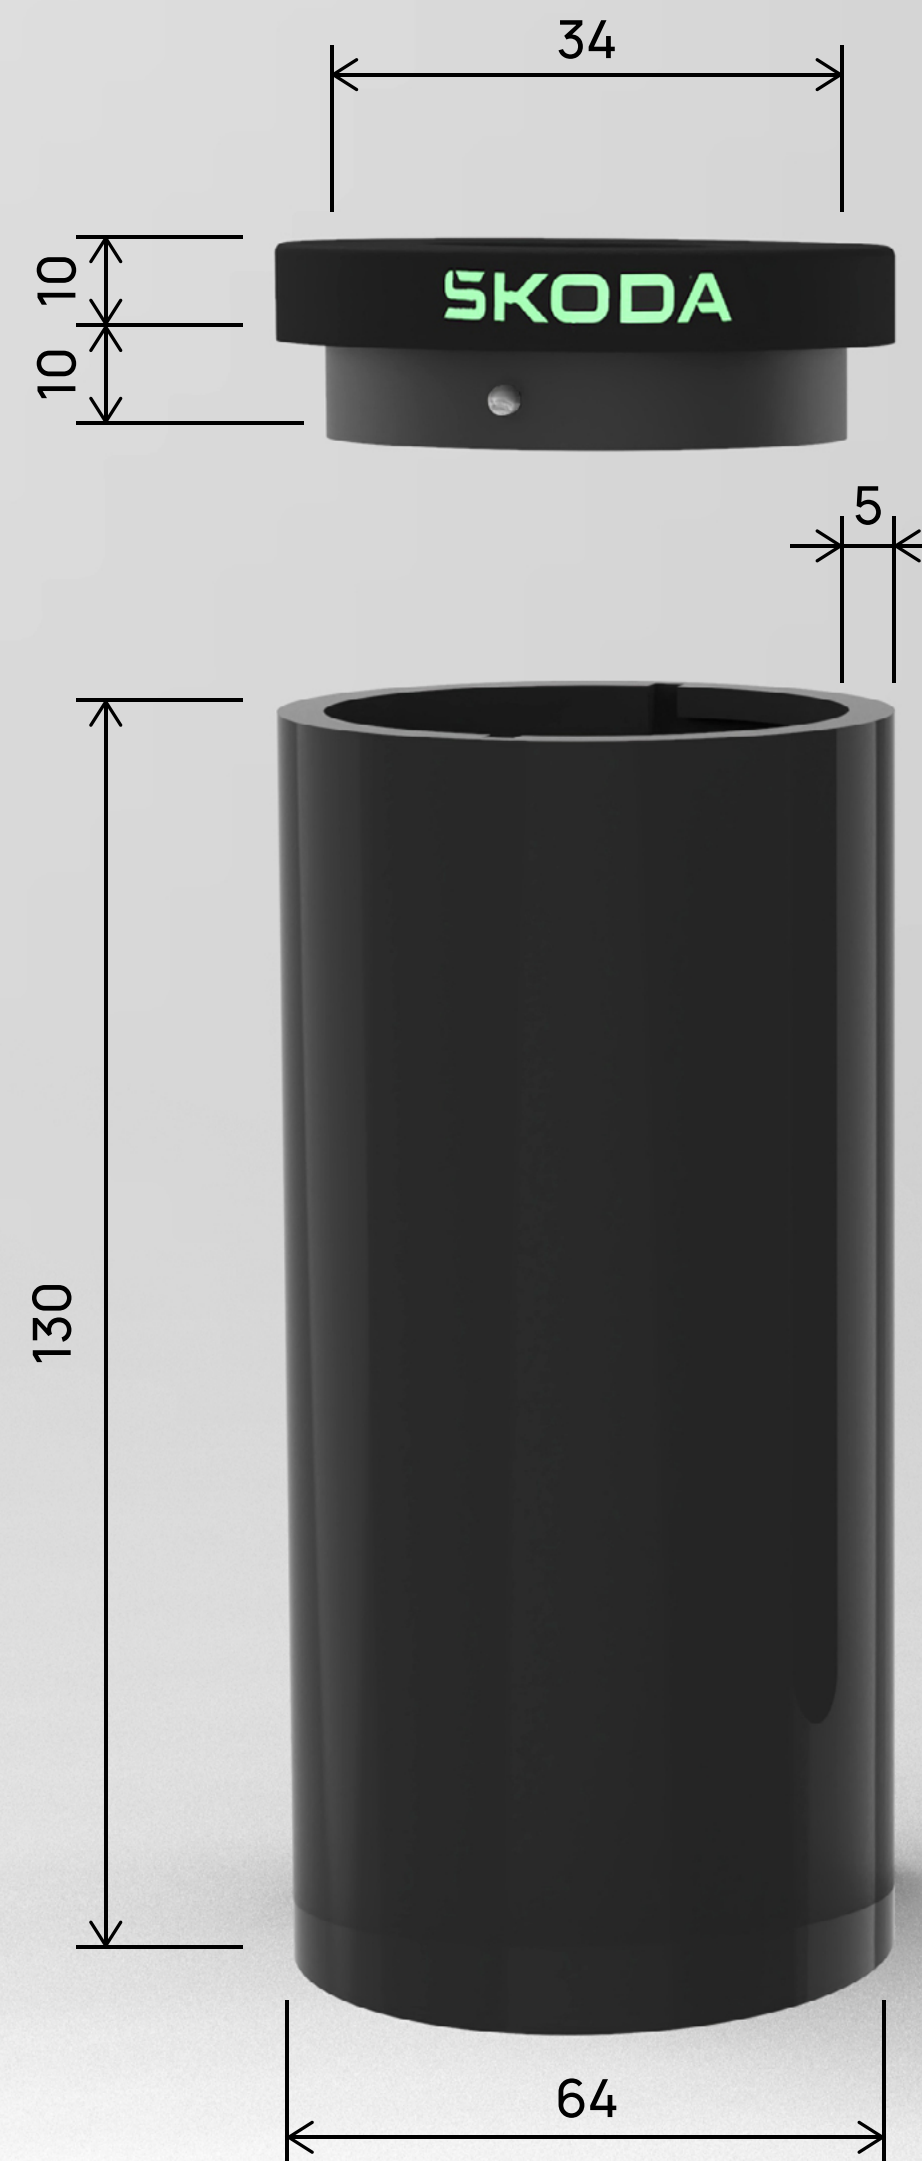

# ANNOTATION

The paper tissue box and trash can set is designed to fit into the space provided in cars for cups.

# PAPER TISSUE BOX

Tissues can be easily pulled out from the box as with conventional paper boxes. The capacity of the box is **40 tissues**. The lid is secured by a bayonet thread.

# TISSUES IN A BOX

Tork Xpressnap® N10 tissues are used in the box, which measure 108 x 108 mm when folded and take up less space than conventional tissues. When unfolded, they are 216 x 216 mm.

# TRASH CAN

Used tissues and other waste can be thrown into the opening, which is fitted with a silicone pass-through cap. The cap is secured by a bayonet thread.