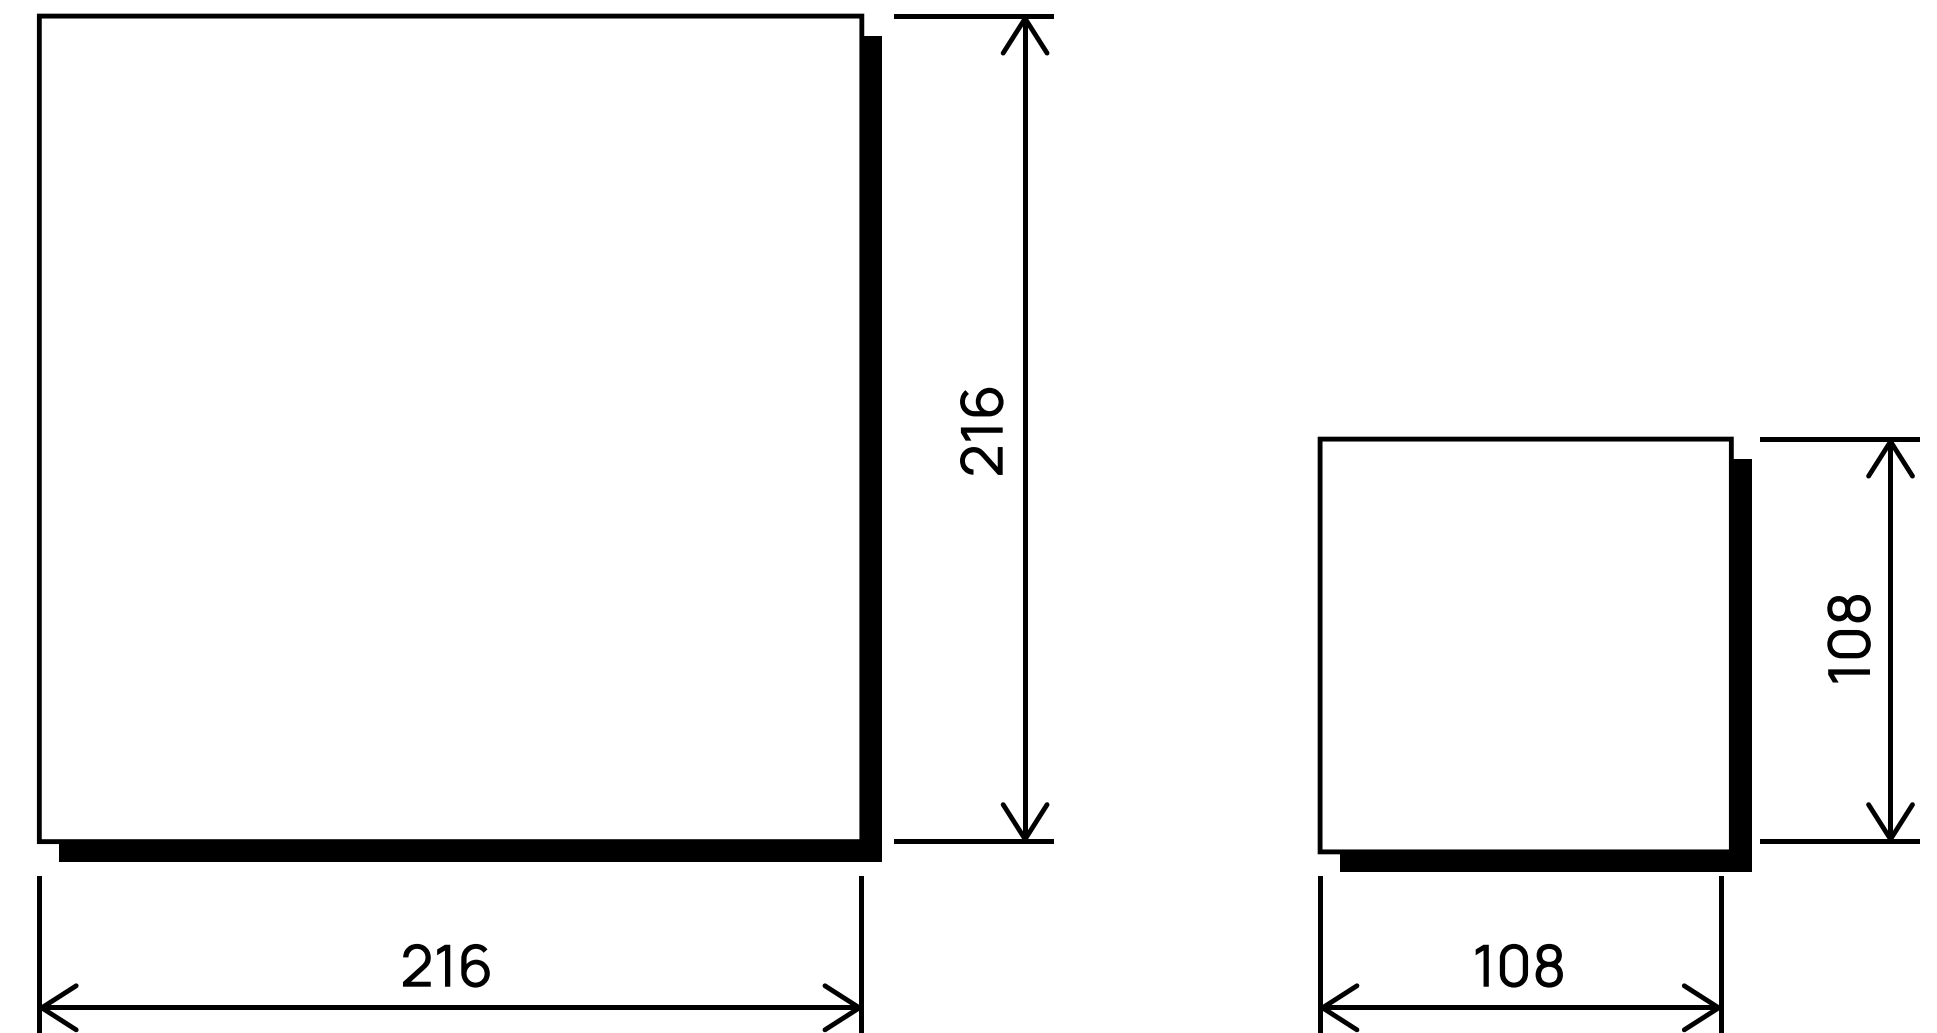

# PAPER TISSUE BOX

Tissues can be easily pulled out from the box as with conventional paper boxes. The capacity of the box is **40 tissues**. The lid is secured by a bayonet thread.

# TISSUES IN A BOX

Tork Xpressnap® N10 tissues are used in the box, which measure 108 x 108 mm when folded and take up less space than conventional tissues. When unfolded, they are 216 x 216 mm.