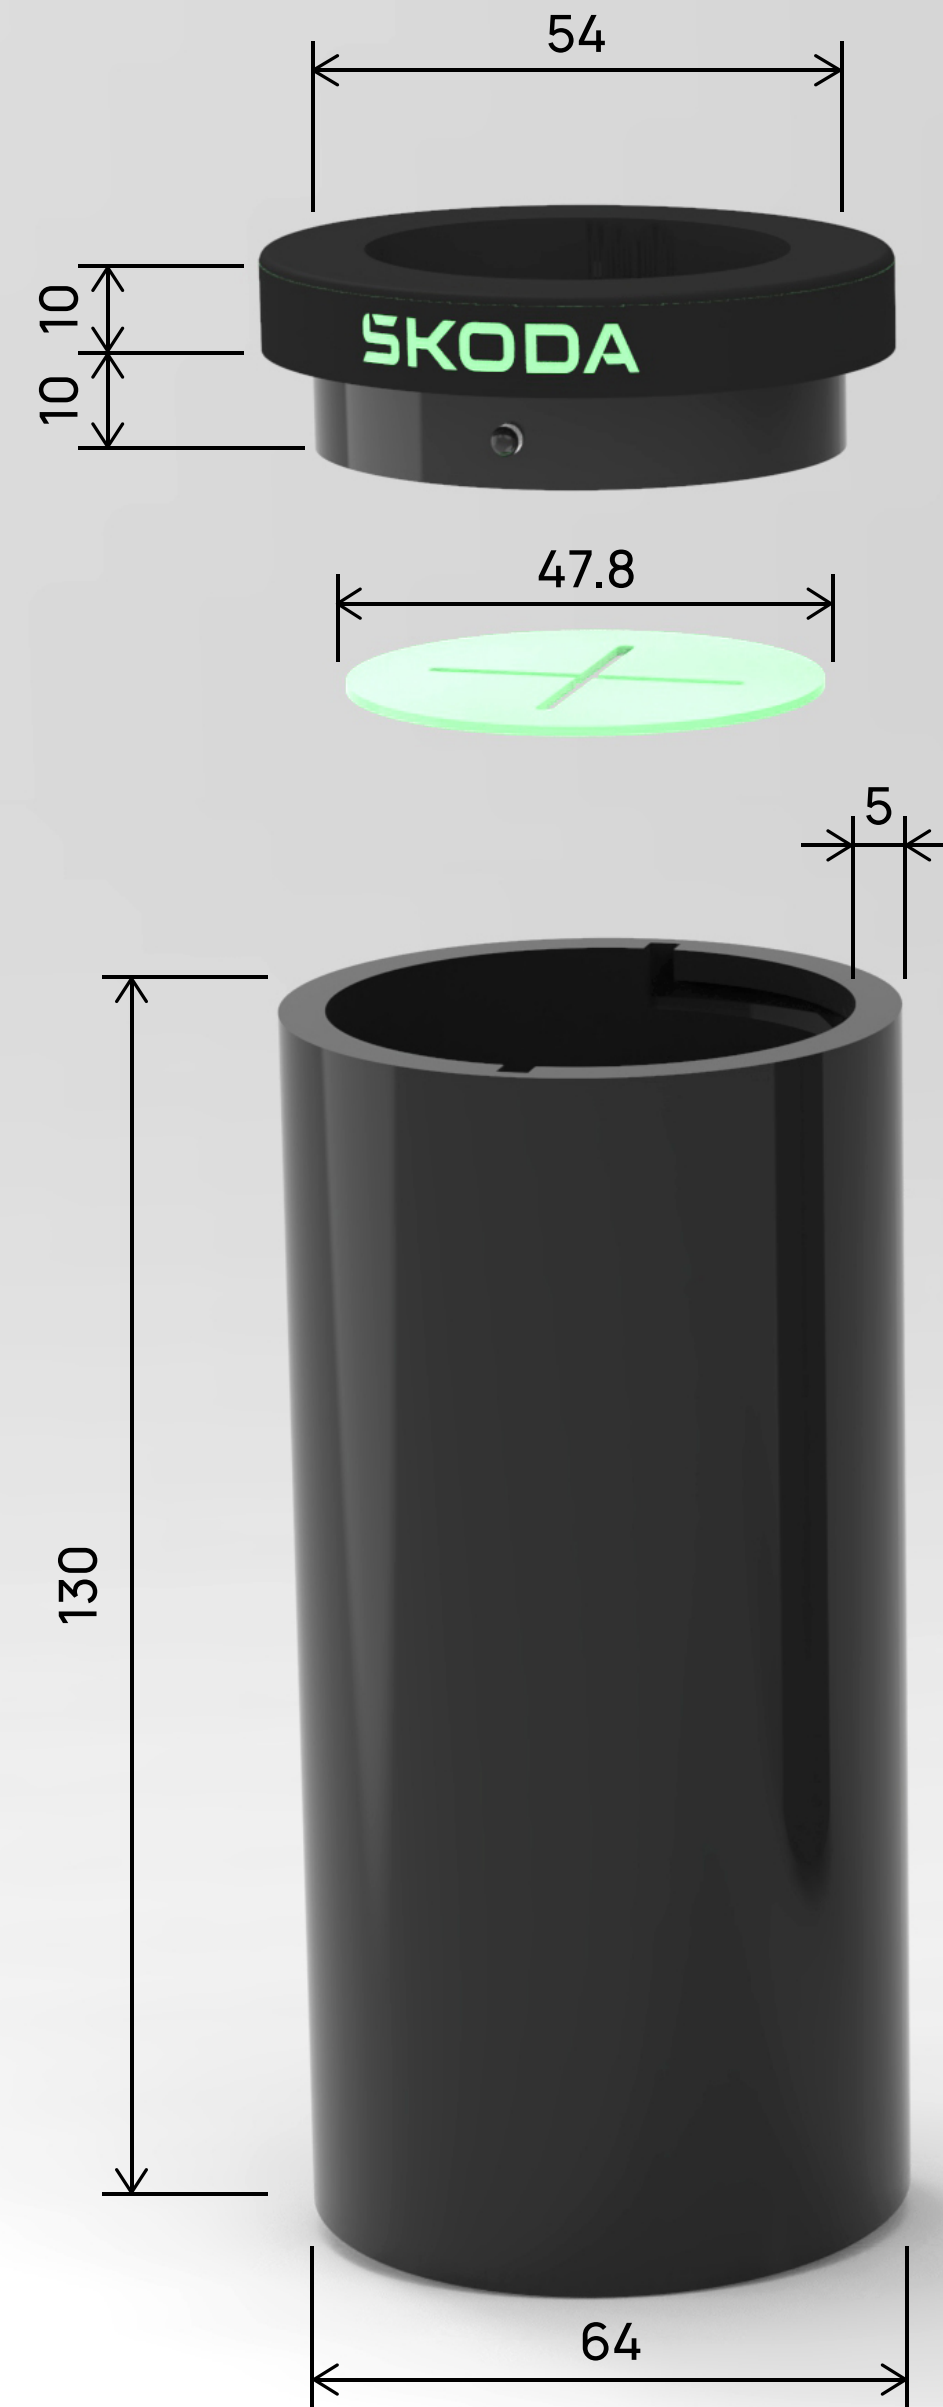

# ANNOTATION

The paper tissue box and trash can set is designed to fit into the space provided in cars for cups.

# PAPER TISSUE BOX

Tissues can be easily pulled out from the box as with conventional paper boxes. The capacity of the box is **40 tissues**. The lid is secured by a bayonet thread.

# TISSUES IN A BOX

Tork Xpressnap® N10 tissues are used in the box, which measure 108 x 108 mm when folded and take up less space than conventional tissues. When unfolded, they are 216 x 216 mm.

# TRASH CAN

Used tissues and other waste can be thrown into the opening, which is fitted with a silicone pass-through cap. The cap is secured by a bayonet thread.