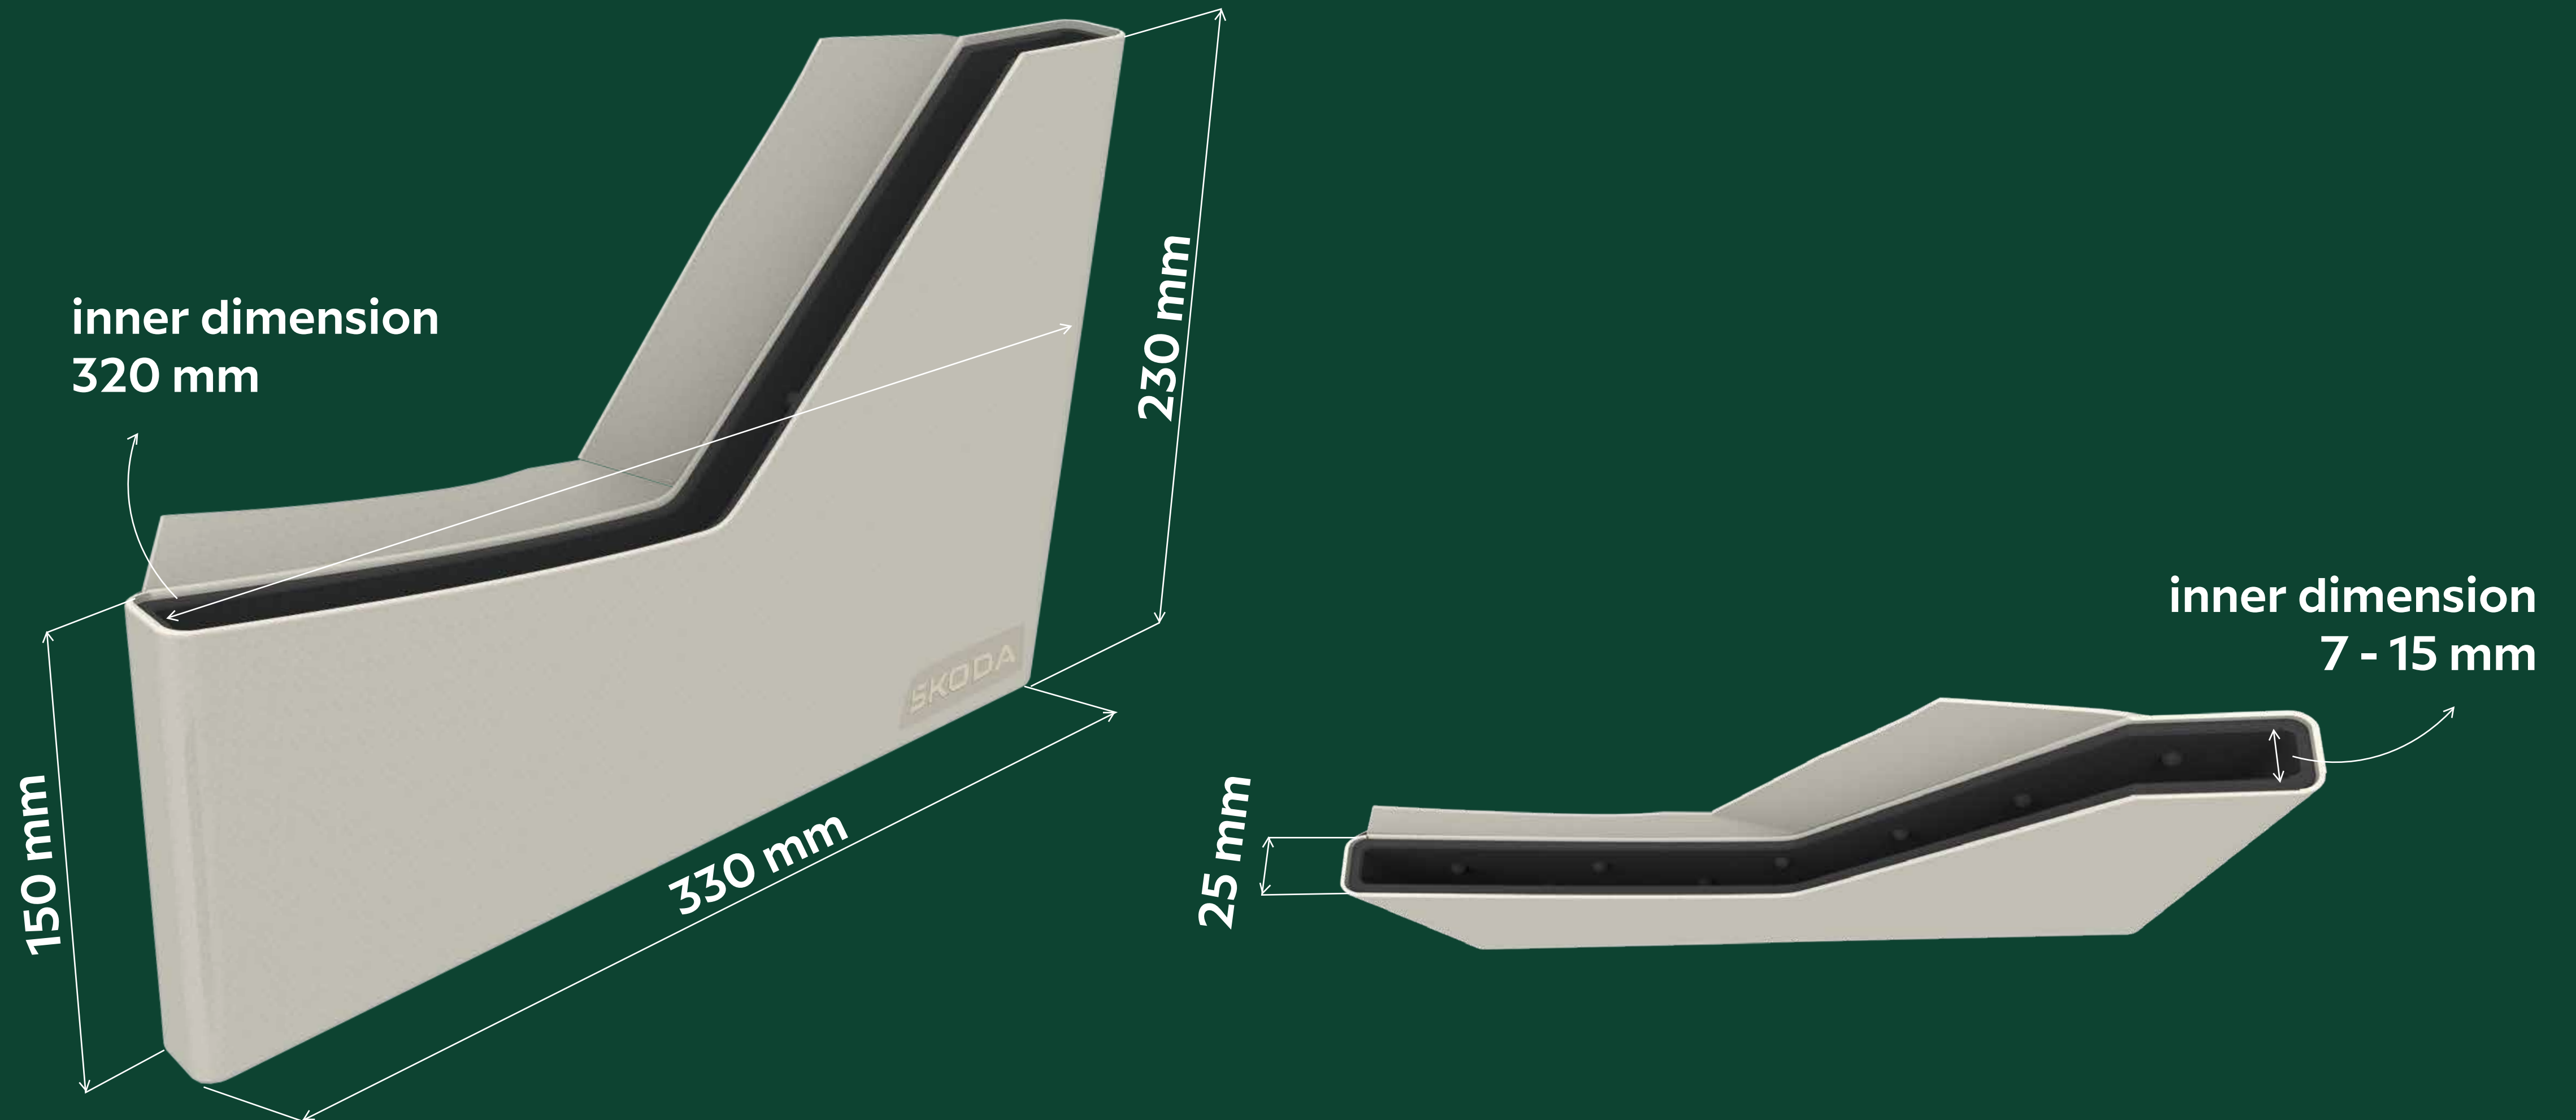

DIMENSIONS