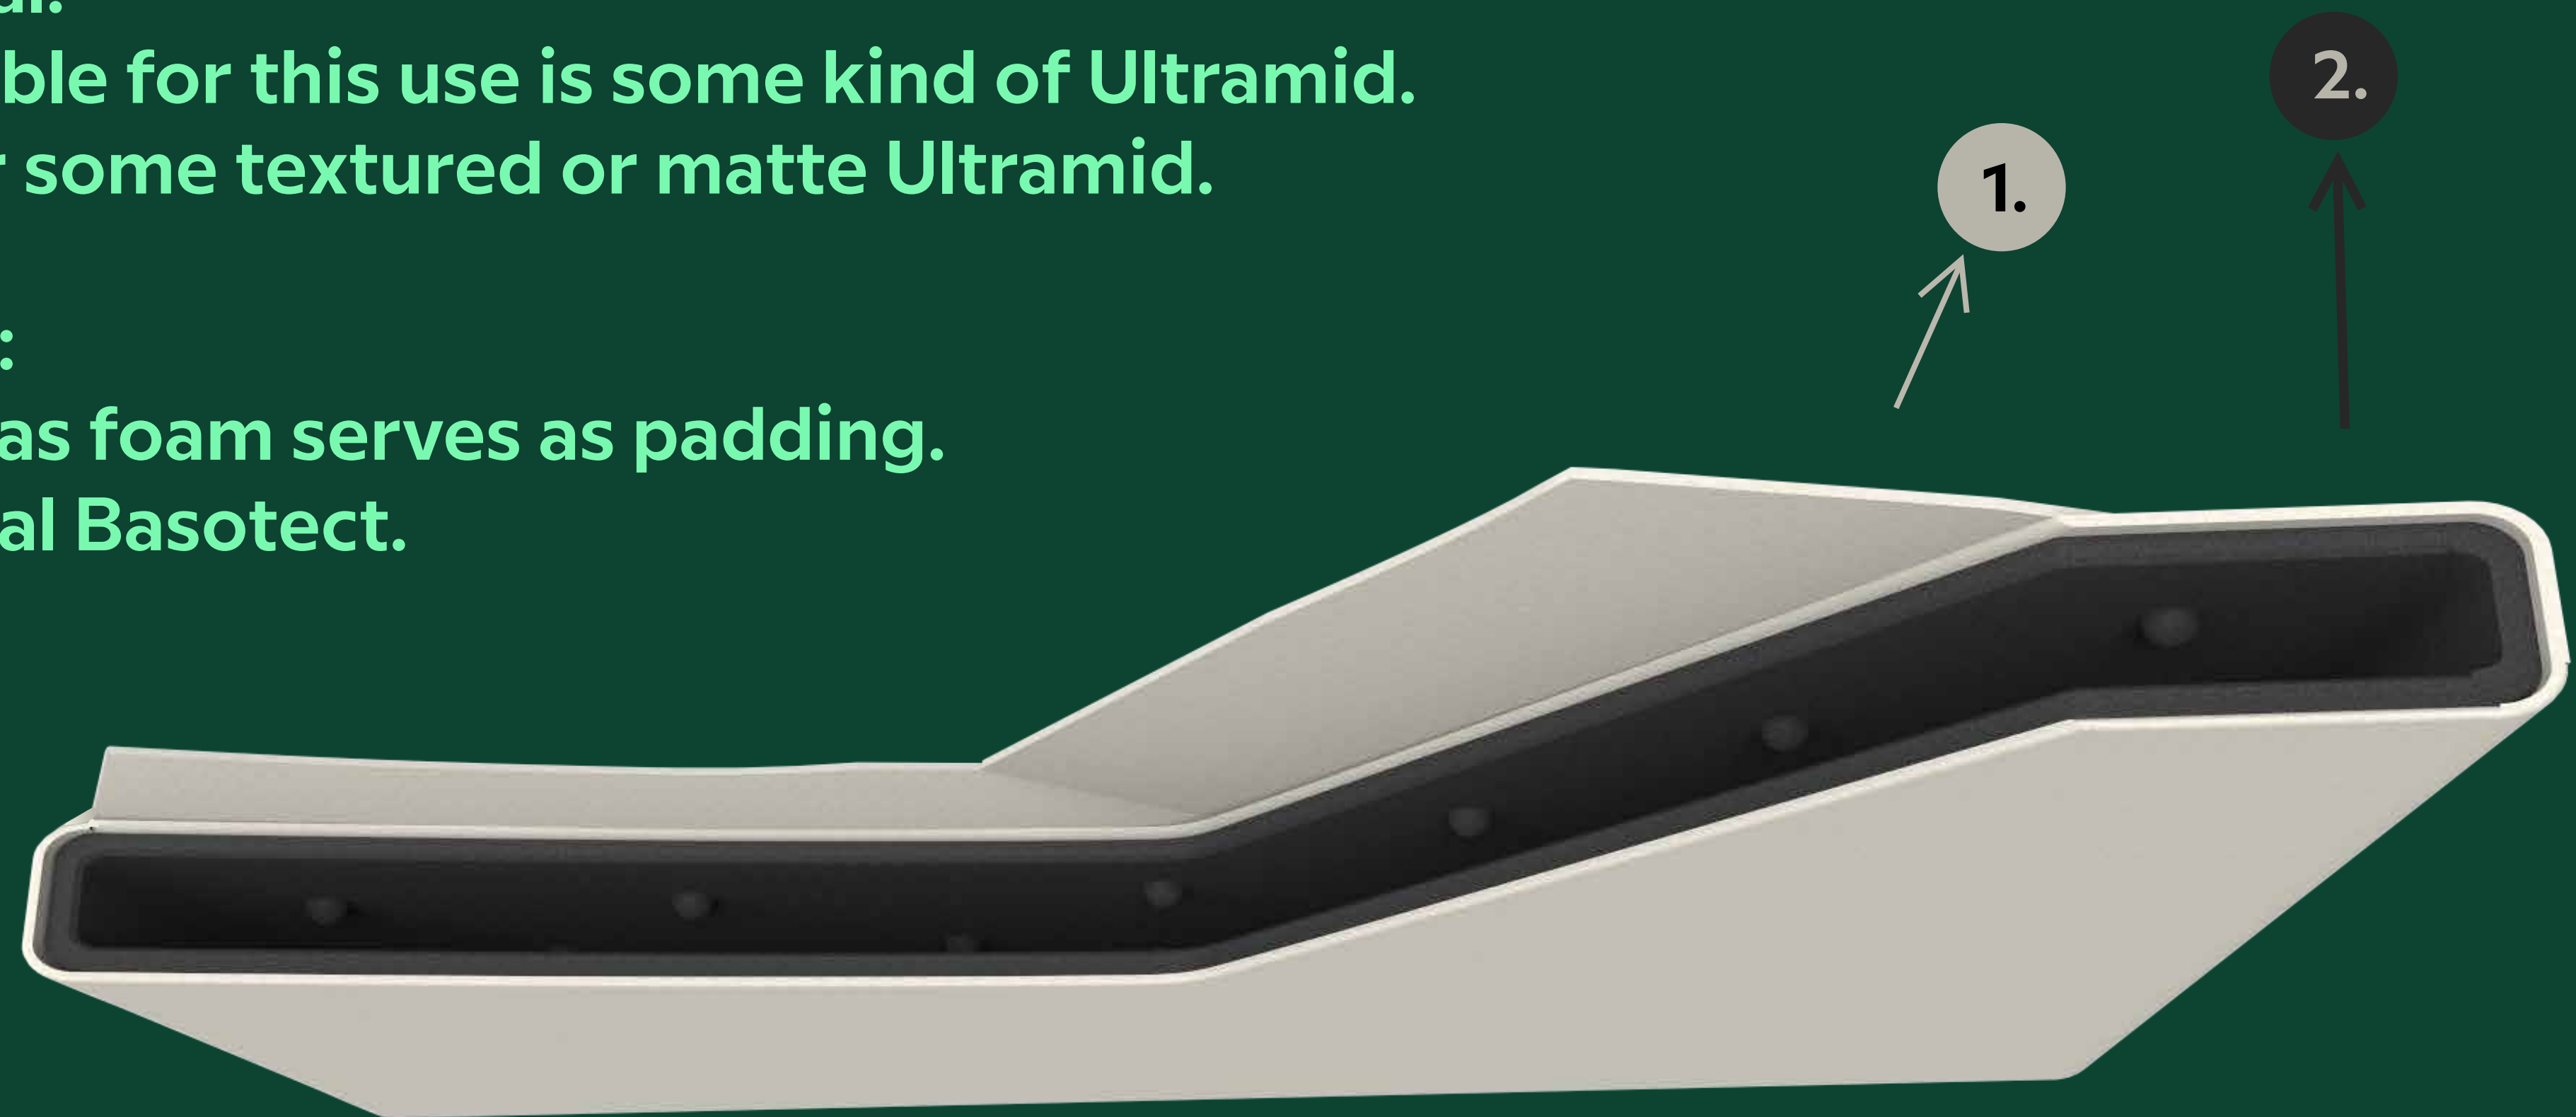

PLACEMENT IN A CAR

It is designed for Škoda Enyaq.
Central tunnel on a passenger side.
Folder is inspired by interior.

FIXING

Fixing system for my product is Velcro.

It is the same fixing system which Škoda uses for universal fixing elements into the trunk.

INSIDE OF THE FOLDER

Inside of the folder there is some kind of foam (Basotect) suitable for filling.

There is special structure to be able to store things with different dimensions.
The structure prevents unwanted movement.