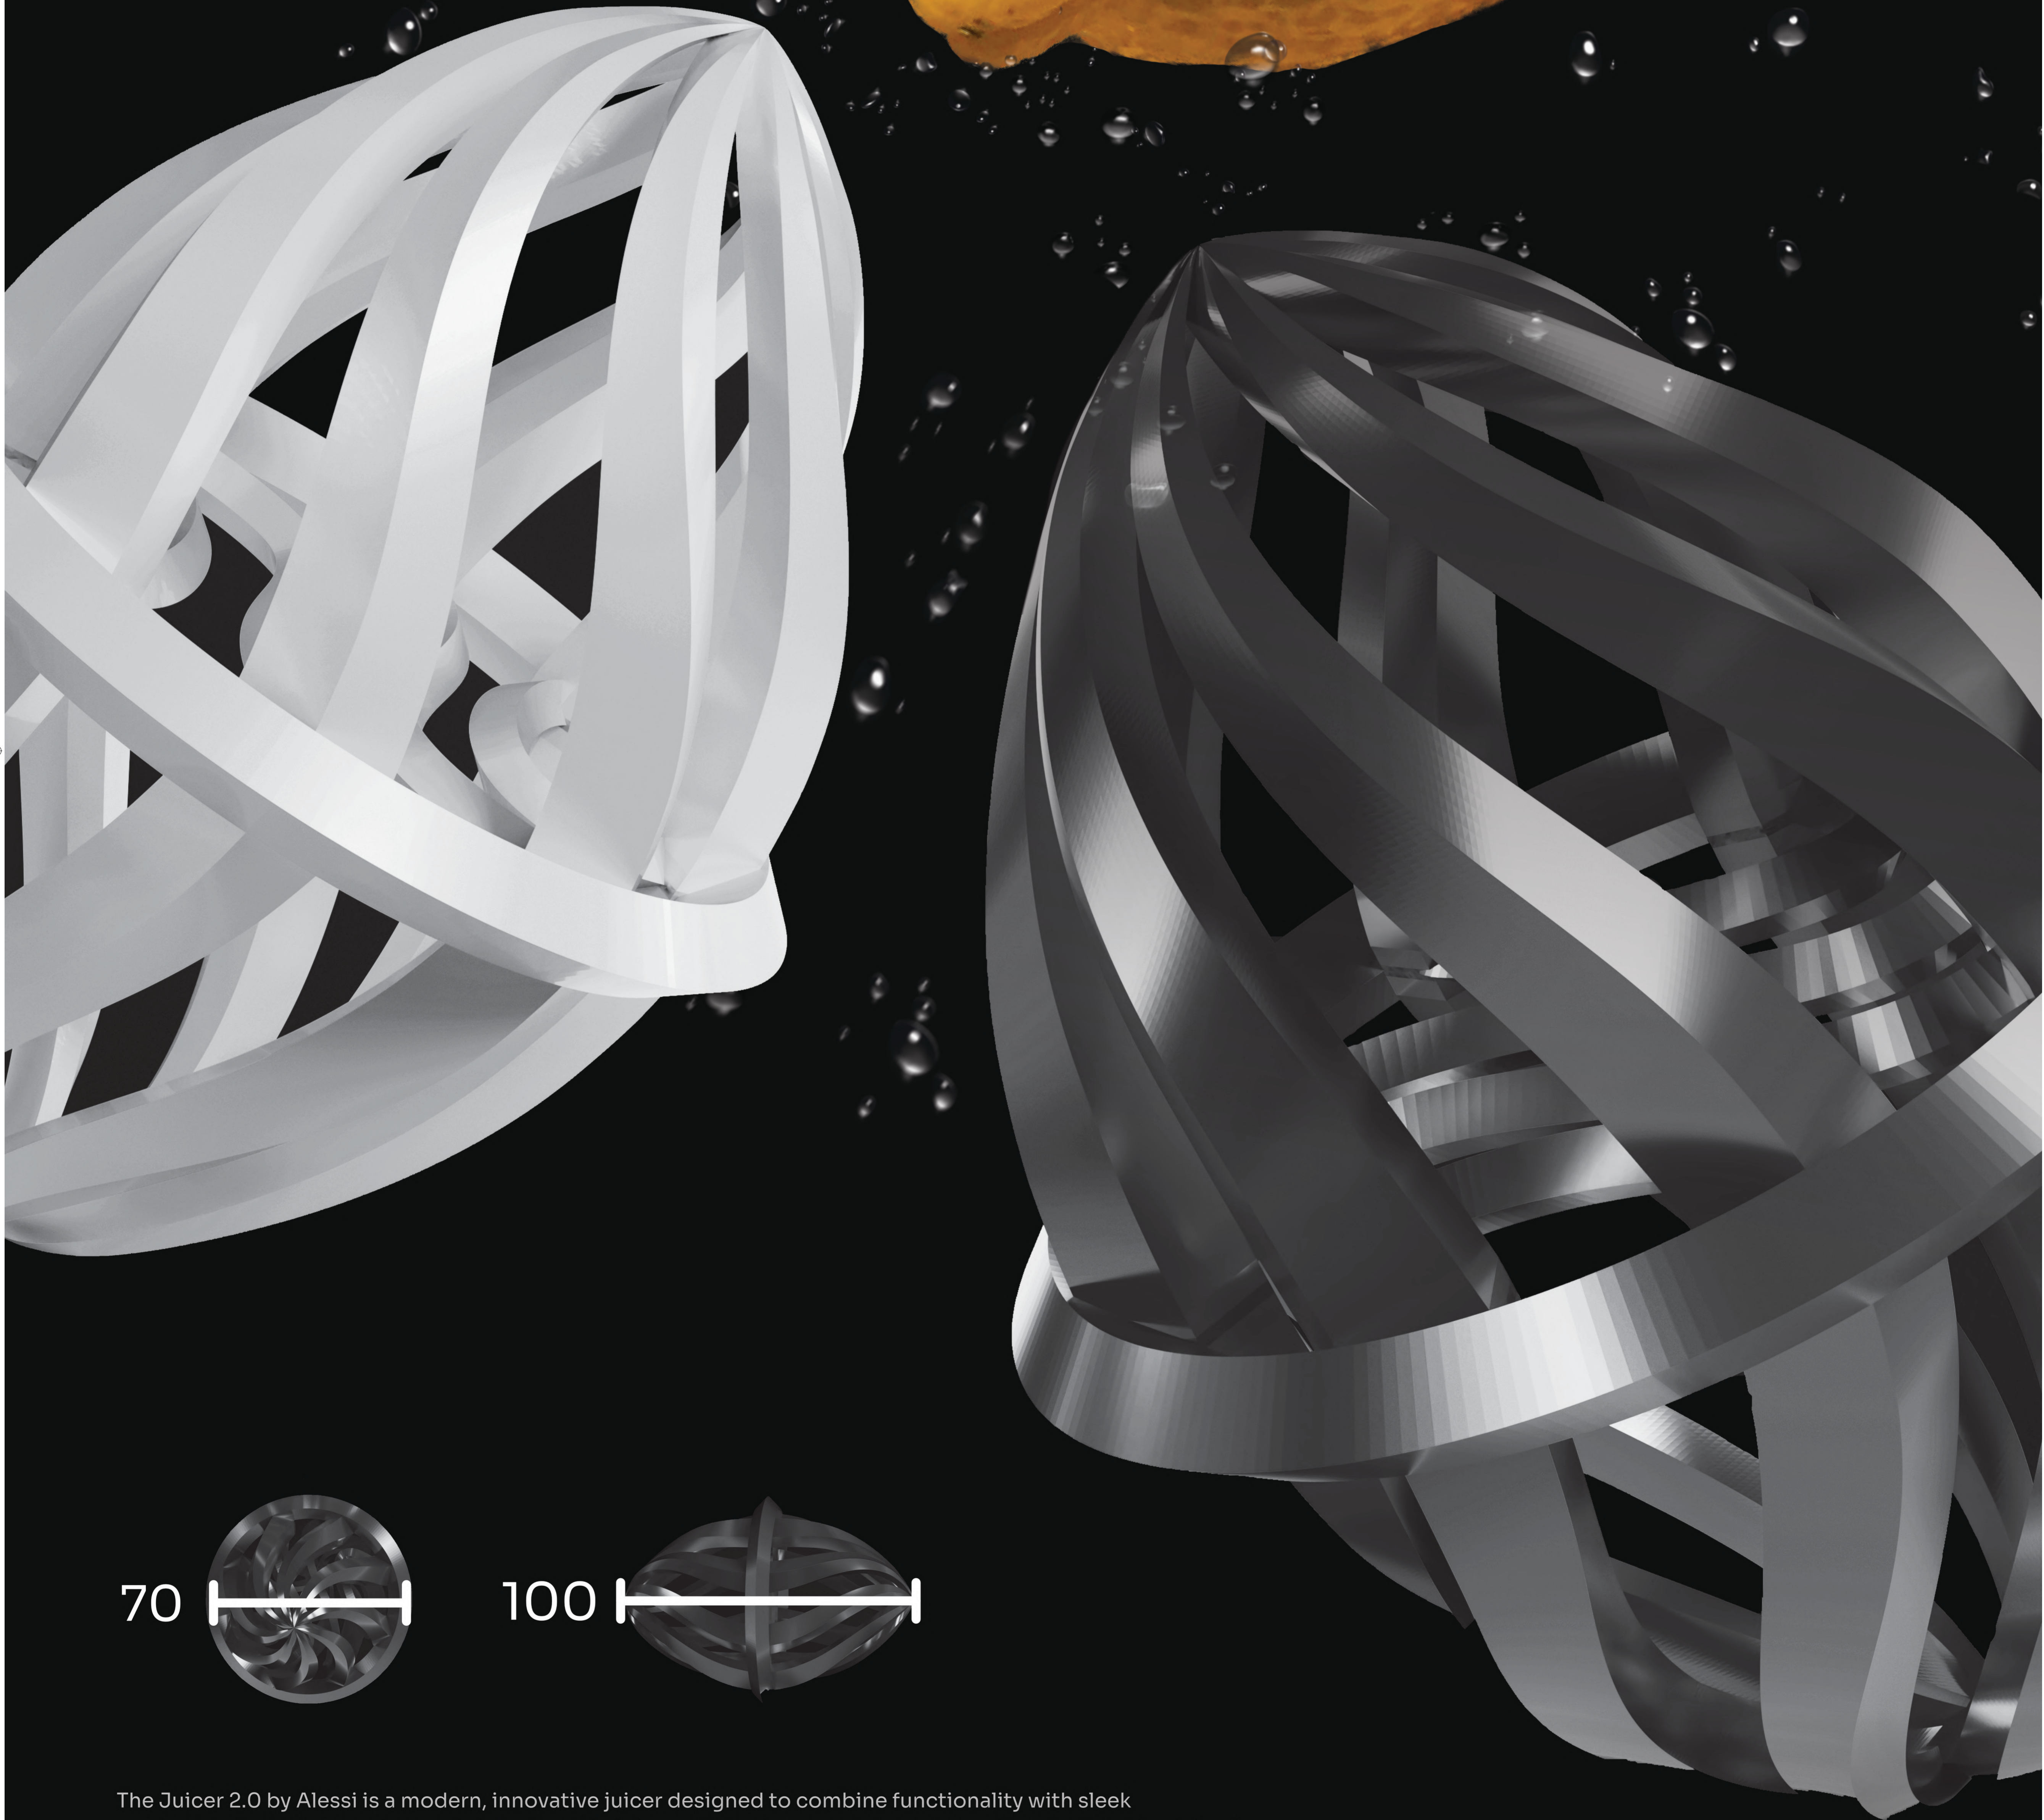

Squeeze juicer

redesign of
Alessi - Mysqueeze

The Juicer 2.0 by Alessi is a modern, innovative juicer designed to combine functionality with sleek aesthetics. Featuring a unique spiral design, this juicer efficiently extracts juice from citrus fruits with minimal effort. Its metallic finish gives it a contemporary and stylish look, making it a perfect addition to any modern kitchen. The Juicer 2.0 is not only a practical kitchen tool but also a statement piece that reflects Alessi's commitment to design excellence and innovation.