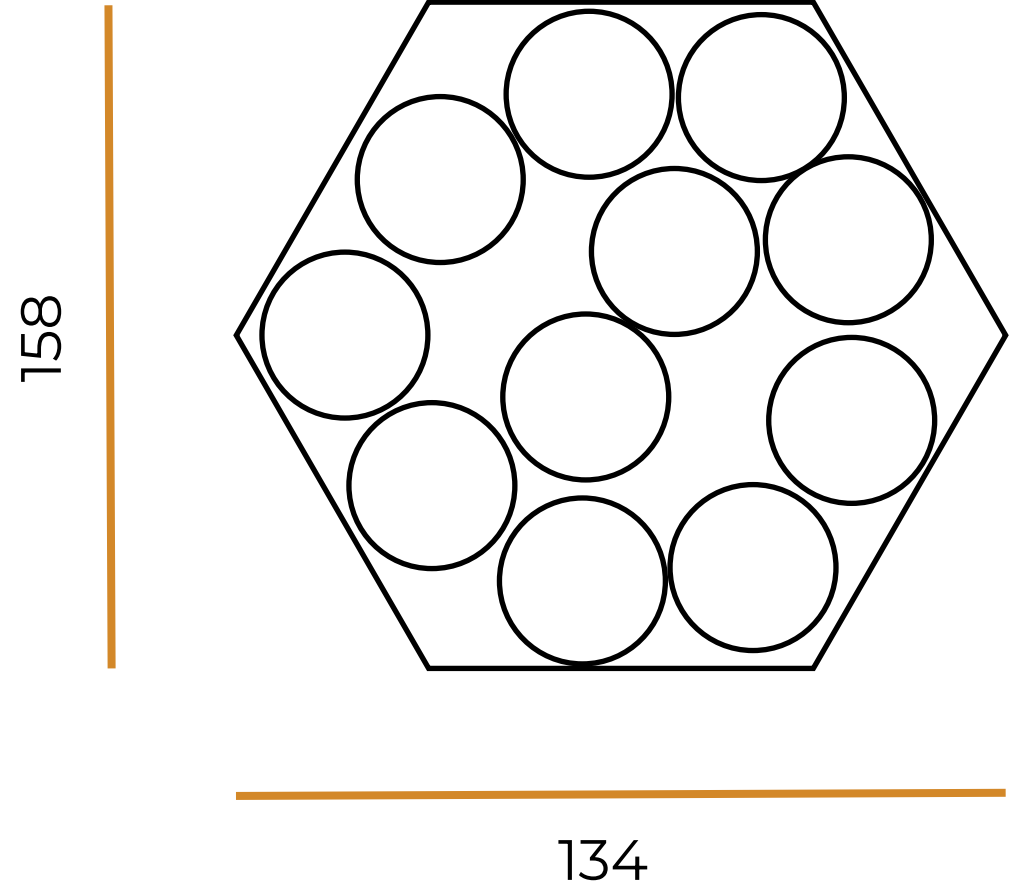

SWEETS IN THE BOX

**MODEL YOUNG PACKAGE 2024
PETRA OCHODNIČANOVÁ**

ANNOTATION

The hexagon-shaped wrapper is designed for honey balls. This shape was not chosen on purpose - it draws inspiration directly from nature, specifically from the structure of honeycombs, which are made up of hexagonal cells.

There is space for 10 balls in the packaging.

CONSTRUCTION

The packaging, can be folded without gluing, has a single lock that holds the whole structure together.

MEASUREMENTS

193

500