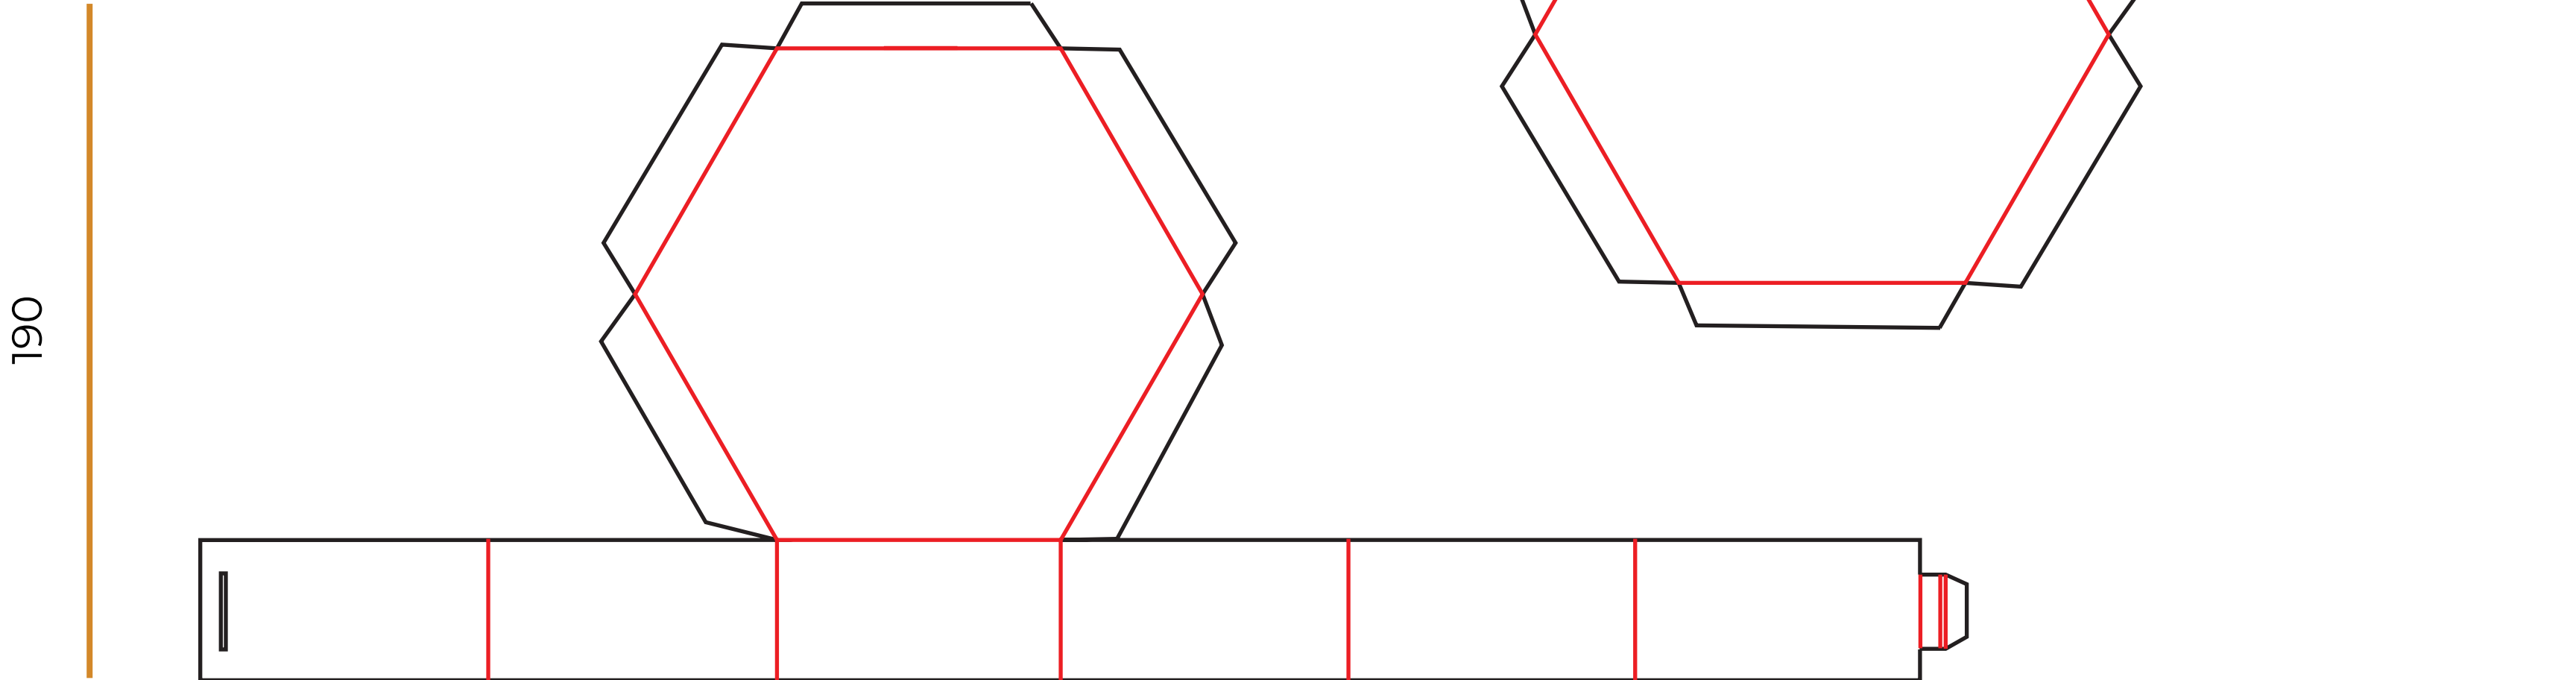

SWEETS IN THE BOX

**MODEL YOUNG PACKAGE 2024
PETRA OCHODNIČANOVÁ**

ANNOTATION

The hexagon-shaped wrapper is designed for honey balls. This shape was not chosen on purpose - it draws inspiration directly from nature, specifically from the structure of honeycombs, which are made up of hexagonal cells.

There is space for 10 balls in the packaging.

CONSTRUCTION

The packaging, can be folded without gluing, has a single lock that holds the whole structure together.

MEASUREMENTS

193

500